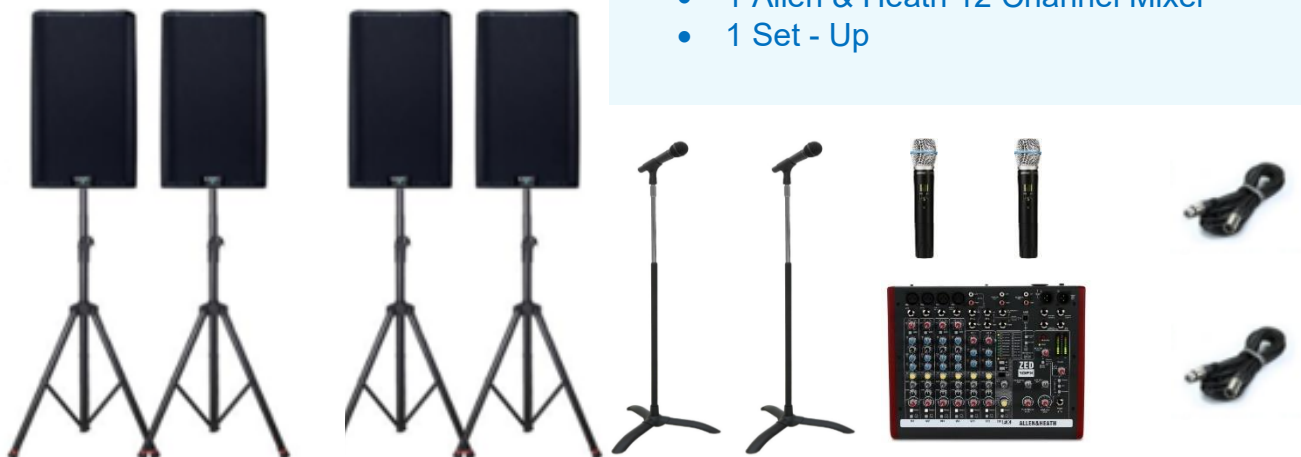

Medium Audio System	90-120	$ 1,300.00
• 4 2 QSC-K10 Speaker & Stand • 2 Shure SM58 Microphone & Stand • 1 Audio Interconnect Cable • 1 Allen & Heath 12 Channel Mixer • 1 Set - Up