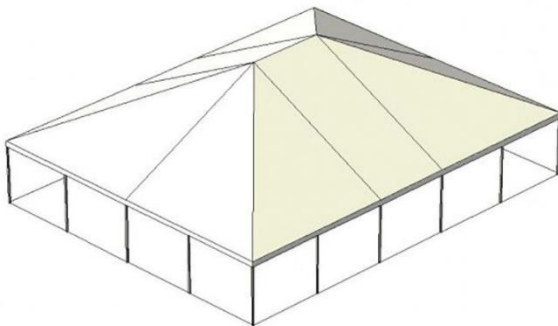

Jumbo Track

- 50 x 50 Jumbotrac Tent / Canopy
- 50 x 60 Jumbotrac Tent / Canopy
- 50 x 70 Jumbotrac Tent / Canopy
- 50 x 80 Jumbotrac Tent / Canopy
- 50 x 90 Jumbotrac Tent / Canopy
- 50 x 100 Jumbotrac Tent / Canopy
- 50 x 110 Jumbotrac Tent / Canopy
- 50 x 120 Jumbotrac Tent / Canopy
- 50 x 130 Jumbotrac Tent / Canopy

Ask sales representative for prices and more details.