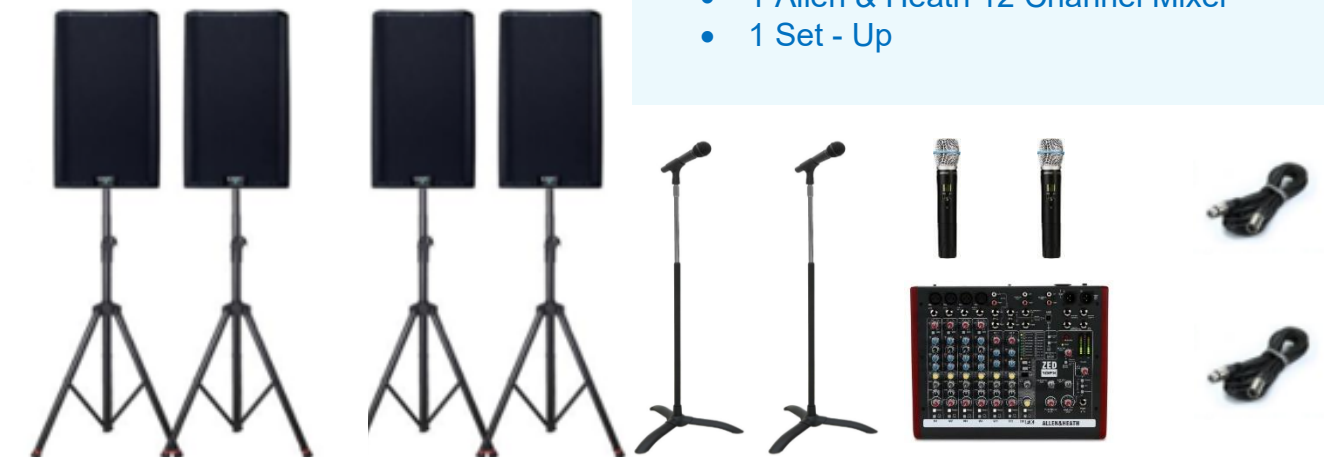

Medium Audio System	90-120	$ 1,300.00
• 4 2 QSC-K10 Speaker & Stand • 2 Shure SM58 Microphone & Stand • 1 Audio Interconnect Cable • 1 Allen & Heath 12 Channel Mixer • 1 Set - Up