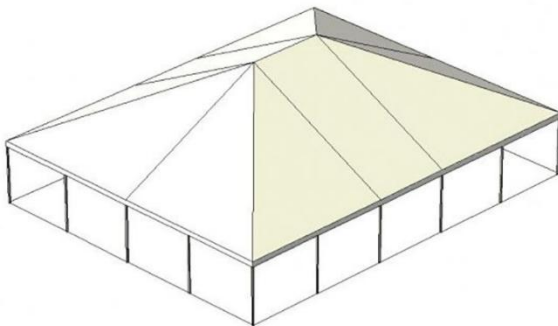

Jumbo Track

- 50 x 50 Jumbotrac Tent / Canopy
- 50 x 60 Jumbotrac Tent / Canopy
- 50 x 70 Jumbotrac Tent / Canopy
- 50 x 80 Jumbotrac Tent / Canopy
- 50 x 90 Jumbotrac Tent / Canopy
- 50 x 100 Jumbotrac Tent / Canopy
- 50 x 110 Jumbotrac Tent / Canopy
- 50 x 120 Jumbotrac Tent / Canopy
- 50 x 130 Jumbotrac Tent / Canopy

Ask sales representative for prices and more details.