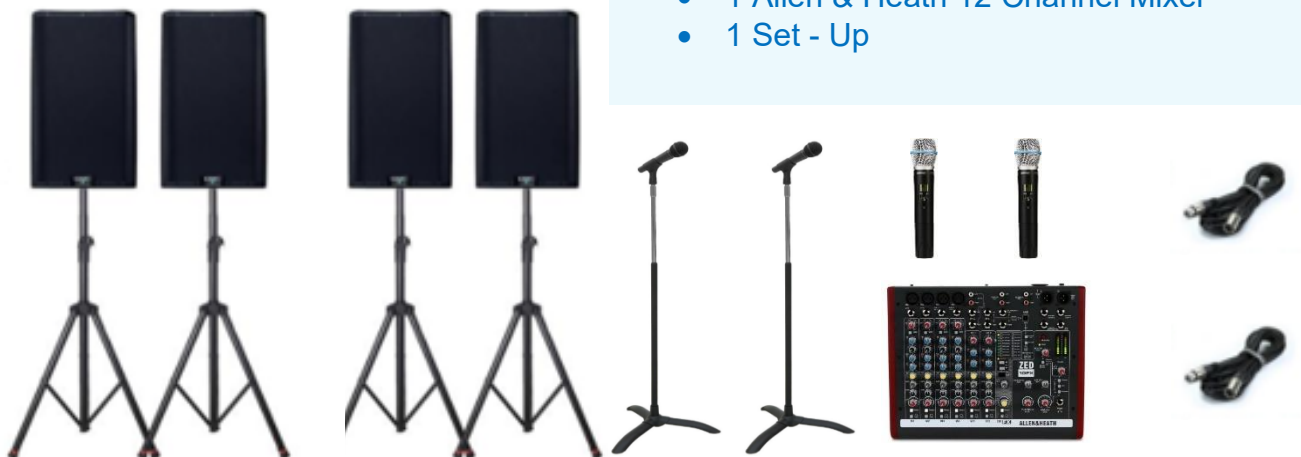

Medium Audio System	90-120	$ 1,300.00
• 4 2 QSC-K10 Speaker & Stand • 2 Shure SM58 Microphone & Stand • 1 Audio Interconnect Cable • 1 Allen & Heath 12 Channel Mixer • 1 Set - Up